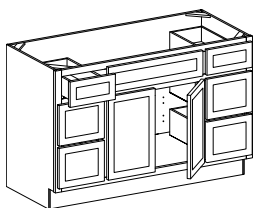

Vanity cabinets – 3 drawer

SKU	HATTERAS			CATALINA				MAUI			
	Espresso (-HES)	Pebble Grey (-HGR)	Polar White (-HWH)	Espresso (-CES)	Slate (-CSL)	Pebble Grey (-CGR)	Polar White (-CWH)	Espresso (-MES)	Slate (-MSL)	Pebble Grey (-MGR)	Polar White (-MWH)
VDB12-3	$614	$627	$627	$713	$747	$747	$747	$713	$747	$747	$747
VDB15-3	$670	$684	$684	$780	$804	$804	$804	$780	$804	$804	$804
VDB18-3	$731	$746	$746	$852	$866	$866	$866	$852	$866	$866	$866
VDB21-3	$798	$814	$814	$931	$931	$931	$931	$931	$931	$931	$931

Vanity cabinets – combo

SKU	HATTERAS			CATALINA				MAUI			
	Espresso (-HES)	Pebble Grey (-HGR)	Polar White (-HWH)	Espresso (-CES)	Slate (-CSL)	Pebble Grey (-CGR)	Polar White (-CWH)	Espresso (-MES)	Slate (-MSL)	Pebble Grey (-MGR)	Polar White (-MWH)
VCDB60-3	$1,137	$1,180	$1,180	$1,307	$1,363	$1,363	$1,363	$1,307	$1,363	$1,363	$1,363
VCDB60-6	$1,407	$1,476	$1,476	$1,634	$1,768	$1,768	$1,768	$1,634	$1,768	$1,768	$1,768

Linen cabinets

SKU	HATTERAS			CATALINA				MAUI			
	Espresso (-HES)	Pebble Grey (-HGR)	Polar White (-HWH)	Espresso (-CES)	Slate (-CSL)	Pebble Grey (-CGR)	Polar White (-CWH)	Espresso (-MES)	Slate (-MSL)	Pebble Grey (-MGR)	Polar White (-MWH)
VL1584	$850	$931	$931	$1,020	$1,046	$1,046	$1,046	$1,020	$1,046	$1,046	$1,046
VL1884	$951	$1,042	$1,042	$1,140	$1,171	$1,171	$1,171	$1,140	$1,171	$1,171	$1,171
VL2484	$1,151	$1,246	$1,246	$1,388	$1,407	$1,407	$1,407	$1,388	$1,407	$1,407	$1,407