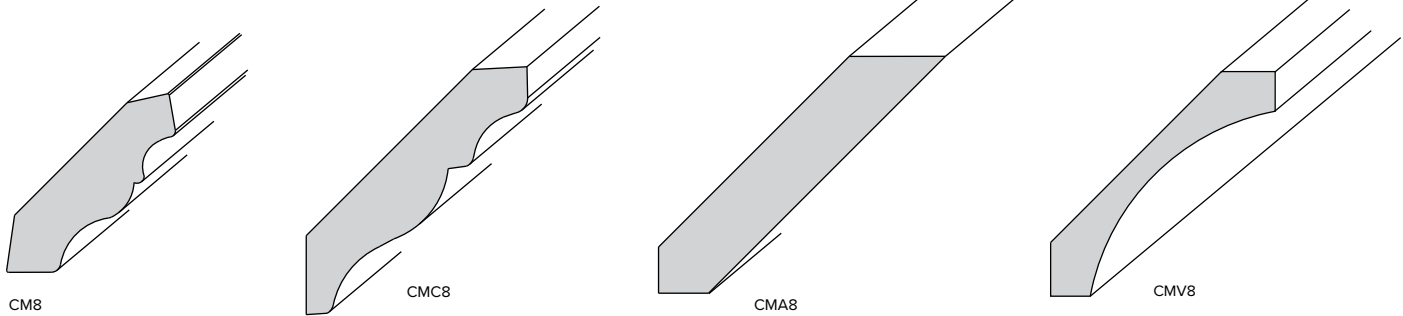

Base Filler

SKU	Espresso (-ESP)	Slate (-SL)	Pebble Grey (-PGRY)	Polar White (-PWH)
BF3	\$37	\$37	\$37	\$37
BF6	\$59	\$59	\$59	\$59

Moulding

SKU	Description	Espresso (-ESP)	Slate (-SL)	Pebble Grey (-PGRY)	Polar White (-PWH)
BM8	Batten	\$40	\$40	\$40	\$40
CM8	Crown	\$179	\$179	\$179	\$179
CMA8	Crown	\$231	\$231	\$231	\$231
CMC8	Crown	\$236	\$236	\$236	\$236
CMV8	Crown	\$231	\$231	\$231	\$231
DM8	Dentil	\$48	\$48	\$48	\$48
ICM8	Inside Corner	\$45	\$45	\$45	\$45
LRB8	Light Rail	\$91	\$91	\$91	\$91
LRD8	Light Rail	\$100	\$100	\$100	\$100
LRS8	Light Rail	\$80	\$80	\$80	\$80
OCM8-135	Outside Corner	\$47	\$47	\$47	\$47
OCM8	Outside Corner	\$48	\$48	\$48	\$48
QR8	Quarter Round	\$41	\$41	\$41	\$41
RM8	Rope	\$41	\$41	\$41	\$41
SCM8	Scribe	\$40	\$40	\$40	\$40
SHM8	Shoe	\$41	\$41	\$41	\$41
TKC8	Toe Kick	\$28	\$28	\$28	\$28
FB8	Furniture Base	\$233	\$233	\$233	\$233