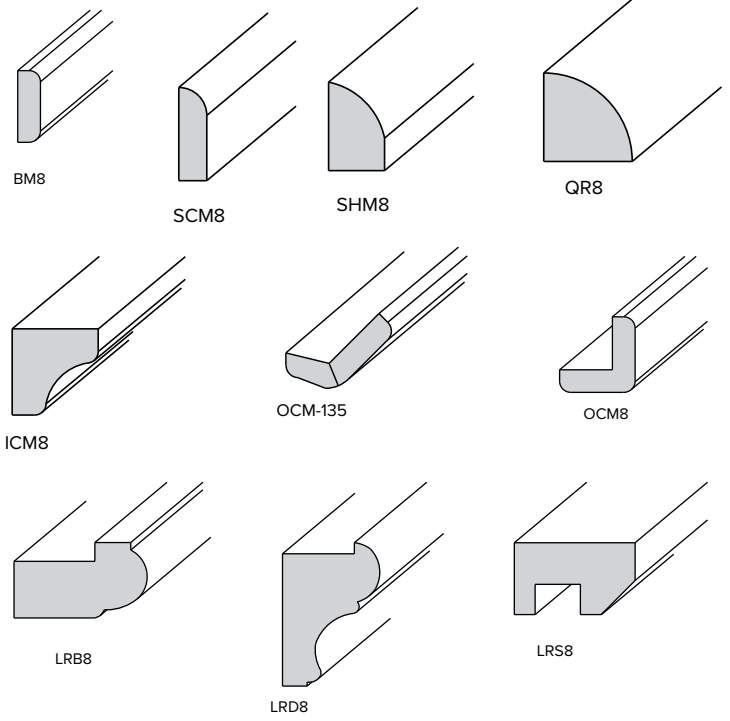

Moulding

SKU	Description	Espresso (-ESP)	Slate (-SL)	Pebble Grey (-PGRY)	Polar White (-PWH)
BM8	Batten	$40	$40	$40	$40
CM8	Crown	$179	$179	$179	$179
CMA8	Crown	$231	$231	$231	$231
CMC8	Crown	$236	$236	$236	$236
CMV8	Crown	$231	$231	$231	$231
DM8	Dentil	$48	$48	$48	$48
ICM8	Inside Corner	$45	$45	$45	$45
LRB8	Light Rail	$91	$91	$91	$91
LRD8	Light Rail	$100	$100	$100	$100
LRS8	Light Rail	$80	$80	$80	$80
OCM8-135	Outside Corner	$47	$47	$47	$47
OCM8	Outside Corner	$48	$48	$48	$48
QR8	Quarter Round	$41	$41	$41	$41
RM8	Rope	$41	$41	$41	$41
SCM8	Scribe	$40	$40	$40	$40
SHM8	Shoe	$41	$41	$41	$41
TKC8	Toe Kick	$28	$28	$28	$28
FB8	Furniture Base	$233	$233	$233	$233