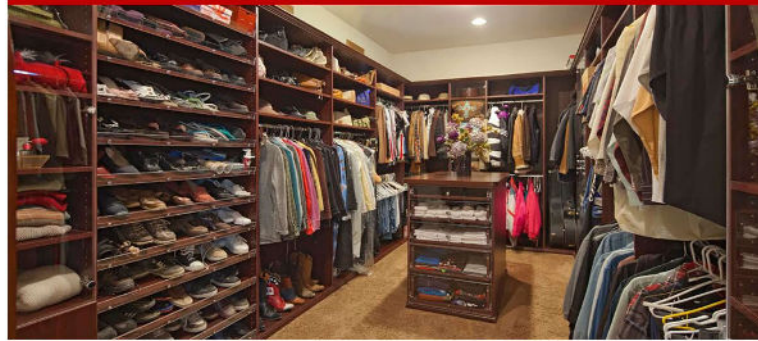

GARAGE CABINETS

CLOSET SYSTEMS

HOME OFFICES

623-937-0884 WeOrganizeArizona.com 928-458-7323